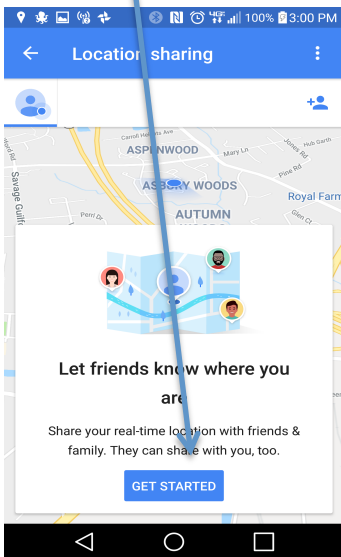

HERE IS HOW TO SEND US YOUR LOCATION TO REPAIR YOUR FLAT TIRE

Google Maps

Click here

Step 1

Open Google Maps

Step 2

Click on **Location Sharing**

Step 4

Before selecting **Gmail**, click on the On the right hand signs to give us more or less driving time to find you

Step 3

Click on **GET STARTED**

Step 5

Send your location to:

Johnson@flattiremasters.com