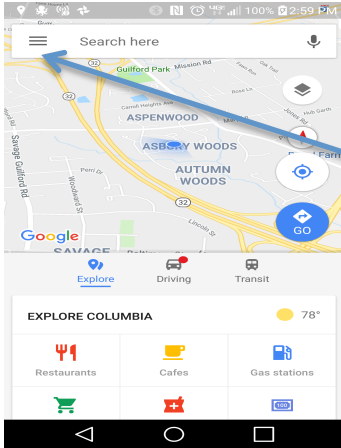

HERE IS HOW TO SEND US YOUR LOCATION TO REPAIR YOUR FLAT TIRE

Google Maps

Click here

Step 1

Open Google Maps

Step 2

Click on **Location Sharing**

Step 4

Before selecting **Gmail**, click on the On the right hand signs to give us more or less driving time to find you

Step 3

Click on **GET STARTED**

Step 5

Send your location to:

Johnson@flattiremasters.com