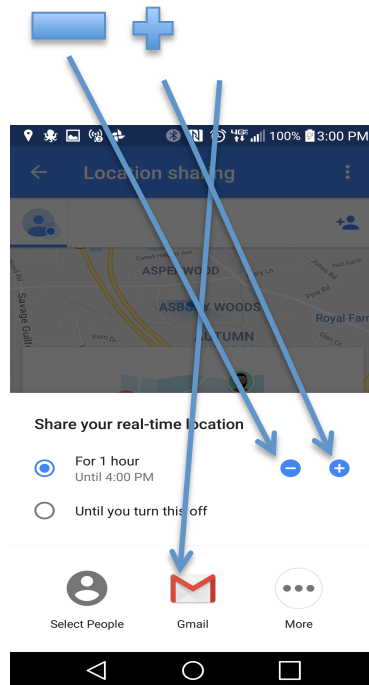

HERE IS HOW TO SEND US YOUR LOCATION TO REPAIR YOUR FLAT TIRE

Google Maps

Click here

Step 1

Open Google Maps

Step 2

Click on **Location Sharing**

Step 4

Before selecting **Gmail**, click on the On the right hand signs to give us more or less driving time to find you

Step 3

Click on **GET STARTED**

Step 5

Send your location to:

Johnson@flattiremasters.com