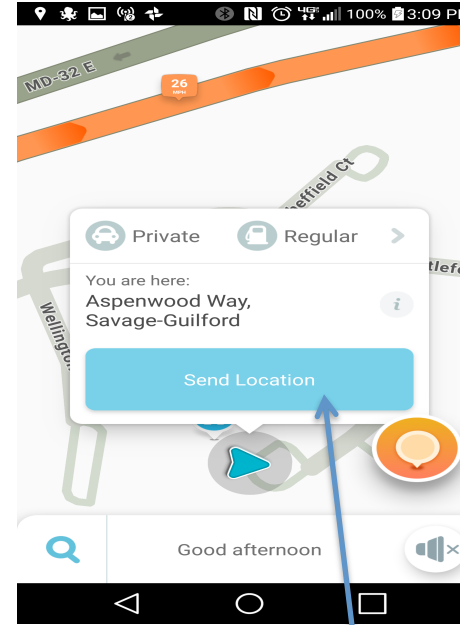

# HERE IS HOW TO SEND US YOUR LOCATION TO REPAIR YOUR FLAT TIRE

## Waze Maps

**Step 1**

Click on this arrow

**Step 2**

Click on your present location shown

**Step 3**

Click on Send Location

**Step 4**

Select More

**Step 5**

Select Email or Text Message

**Step 6**

Send your location to:

**Johnson@flattiremasters.com**