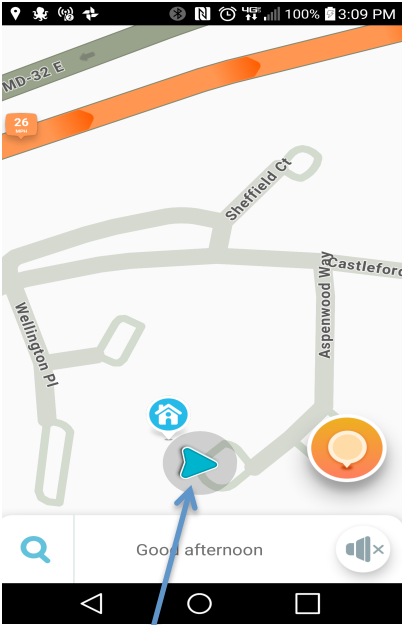

# HERE IS HOW TO SEND US YOUR LOCATION TO REPAIR YOUR FLAT TIRE

## Waze Maps

**Step 1**

Click on this arrow

**Step 2**

Click on your present location shown

**Step 3**

Click on Send Location

**Step 4**

Select More

**Step 5**

Select Email or Text Message

**Step 6**

Send your location to:

**Johnson@flattiremasters.com**