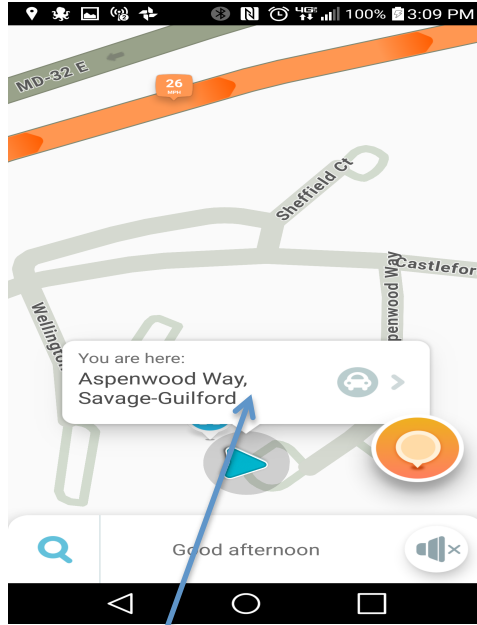

# HERE IS HOW TO SEND US YOUR LOCATION TO REPAIR YOUR FLAT TIRE

## Waze Maps

**Step 1**

Click on this arrow

**Step 2**

Click on your present location shown

**Step 3**

Click on Send Location

**Step 4**

Select More

**Step 5**

Select Email or Text Message

**Step 6**

Send your location to:

**Johnson@flattiremasters.com**