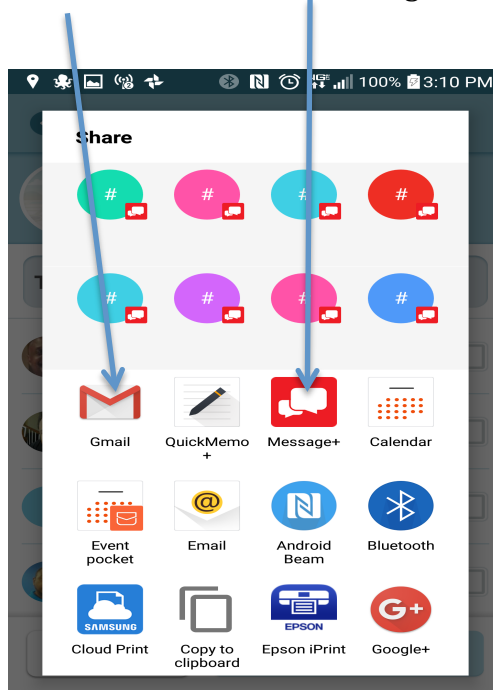

Step 5

Select Email or Text Message